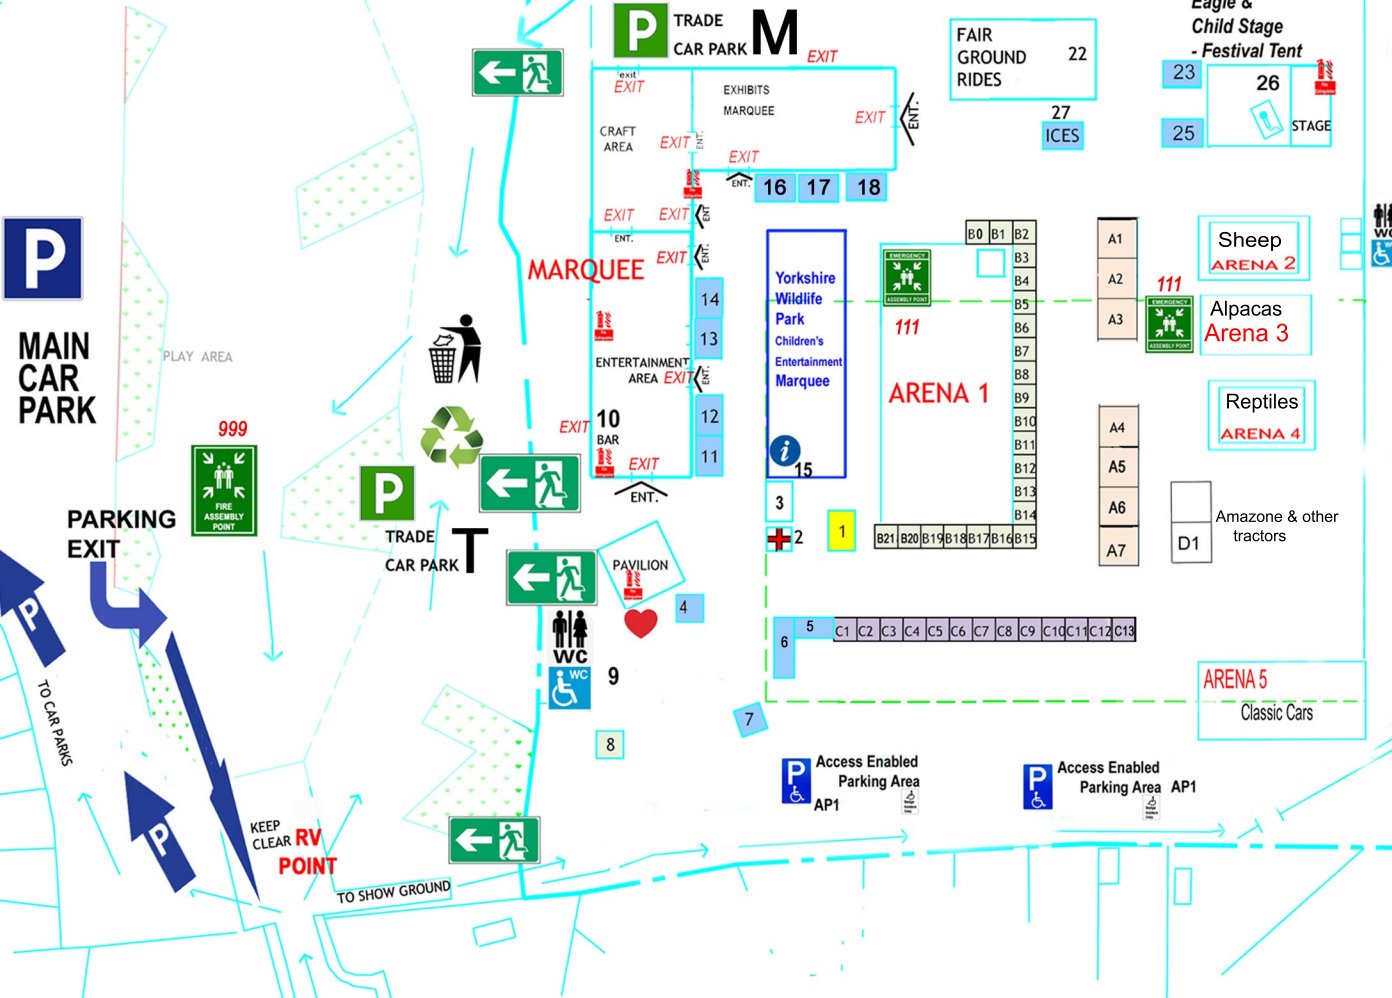

AUCKLEY SHOW 2025

DN9 3PA

Location Finder

Legend

- Fire Equipment Points
- EXIT Fire Exit
- Emergency Rendezvous Point
- Fire Assembly Point
- Toilets
- WC
- Toilets, Easy Access
- First Aid Point
- Defibrillator
- Waste Disposal Point (please use bins on field for litter - but not trade waste)
- Parking Areas
- one way traffic
- Parking for Blue Badge Holders
- Pedestrian Escape Route
- Alternate Pedestrian Escape Route

Legend

- 111 EMERGENCY Assembly Point
- 999 FIRE Assembly Point
- 2 FIRST AID POINT
- CONTROL & COMMAND POINT
- 558 Sqdn Finningley Air Cadets
- 4 The Cocktail Carriage
- 5 F&D Catering
- 6 Fine food catering
- 8 Brian's Balloon Magic
- 9 Accessible Toilets & Baby Change
- 9 WC's
- 10 Main BAR
- 11 Yamas! Gyros
- 12 Devons Kitchen (Caribbean food)
- 13 Christie's Catering (noodles)
- 14 Bubba's Smokin' Hog Roast & BBQ
- 15 INFORMATION
- 15 RAFFLE TICKET SALES
- 16 Well
- 17 Time and Plaice, Fish & Chips
- 18 Evie's Kitchen
- 20 Arena Control desk
- 22 Fair Ground Rides
- 23 Field BAR
- 24
- 26 Eagle & Child Stage (in Festival Tent)
- 3825 Coffee On The Run
- 7&27 Mistersoftee Doncaster

- C5 All Weather Roofline
- C 1&2 Baldys bargains
- C6 Caroline's Fudge & Sweets
- C9 Doncaster Astronomical Society
- C4 Fizz n Bathe
- C12 Melts and More
- C8 One Man & His Spade
- C11 Piperty
- C13 Shellen Face Painting
- C10 Thermomix Jadwiga Dzwilewska
- C3 True Sweep
- C7 Utility Warehouse